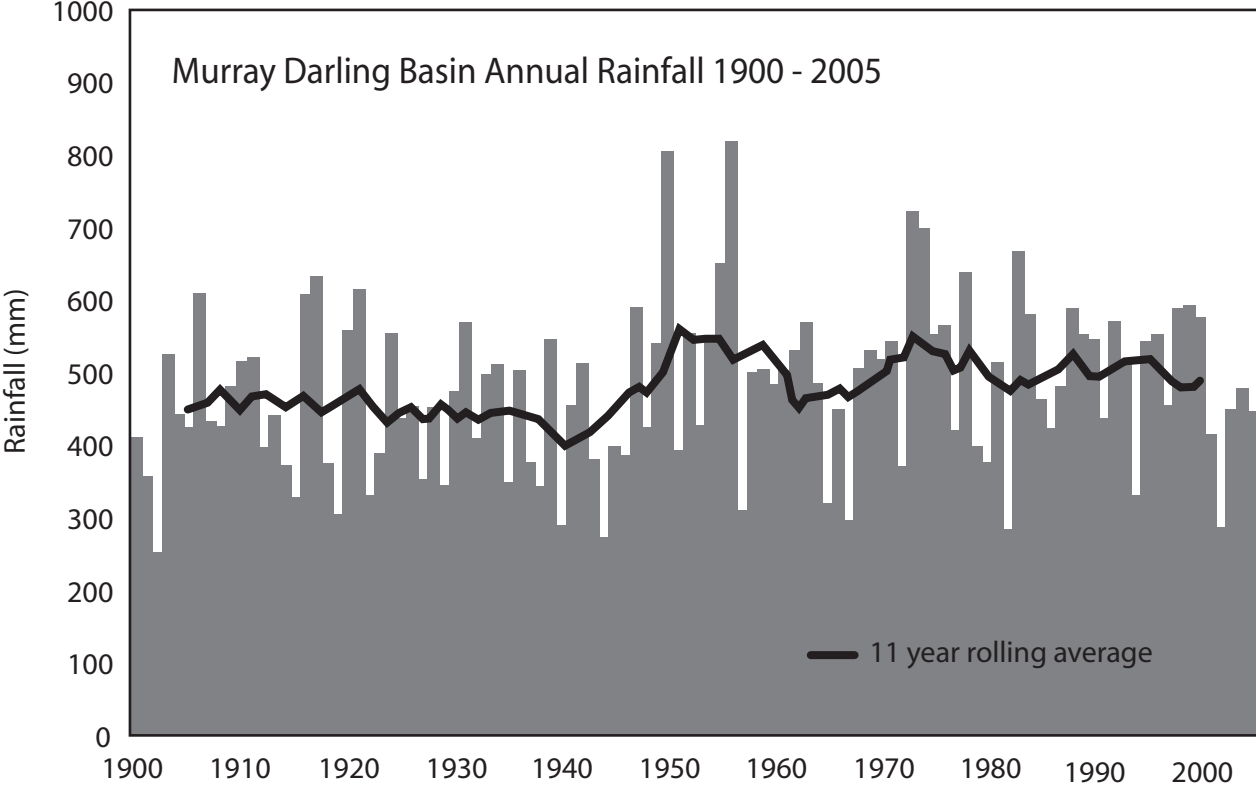

Murray Darling Basin Annual Rainfall 1900 - 2005

Source: Australian Bureau of Meteorology